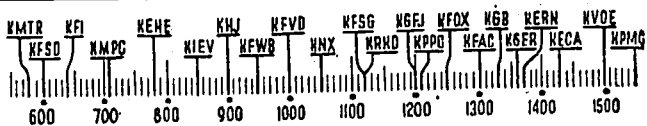

RADIO

YOUR RADIO
Today

[The information contained in the following schedule of radio programs is furnished by the stations broadcasting the programs, and The Times should not be considered responsible for errors in announcements due to failure of stations to advise of daily changes.—Ed.]

CHURCH SERVICES

KMTR—Bob Shuler, 8:45 a.m.; St. Brendan Church, 12 m.; Floyd Johnson, 2:30 p.m.; Martin L. Thomas, 5 p.m.
KMPC—Swedish Tabernacle, 8:30 a.m.; First M.E. Church, 11 a.m.; H.M.S. Richards, 6 p.m.
KEHE—Sun. School, 8 a.m.; Cowboy Church, 5 p.m.; Presby. Church, 8 p.m.
KHJ—Lutheran Laymen, 1:30 p.m.; Revival Hour, 8 p.m.
KFV—Methodist Church, 10:15 a.m.; Church Federation, 4:30 p.m.
KFSD—Spanish, 8 a.m.; Rev. Salas, 8 a.m.; Church of Christ, 8:30 a.m.
KNX—Church, 8 a.m.; Salt Lake Tabernacle, 9:30 a.m.; Church, 10 a.m.
KFSG—Almea McPherson, 10:30 a.m.; F. B. Johnson, 3 p.m.; Evangelistic Service, 7 p.m.; Hour of Gospel, 11 p.m.
KRKD—Rev. Squires, 7:15 a.m.; KFC—Presbyterian Church, 9 a.m.; Dr. Woelner, 9:30 a.m.; Dr. Freeman, 11 a.m.; Organ, 7 p.m.; Dr. Hunter, 7:30 p.m.
KFOX—Visitor, 10:15 a.m.; St. Luke Church, 11 a.m.; Fireside Church, 4:30 p.m.; Christian Science, 8 p.m.
KFCJ—Temple Baptist Church, 8 a.m.; Sun. School, 8:45 a.m.; Wilshire Christian Church, 6:15 p.m.; Dr. Talbot, 8 p.m.
KGER—Baptist Church, 7:45 a.m.; Bible Class, 9:45 a.m.; Rev. Fuller, 11:05 a.m.; Japanese Church, 8:30 p.m.
KECA—Church, 8 a.m.; Catholic Hour, 3 p.m.

Before 9 a.m.

KMTR—Calif. Theater, 5; Music, 8:15; Masque Rascals, 8:30; Bob Shuler, 8:45.
KFI—News, 8; Tito, 8:05; Singers, 8:30; Dr. Cusselberry, 8:45.
KMPC—Memories, 7; Music, 7:30; Christian Businessmen, 8; Tabernacle, 8:30.
KEHE—Music, 7; Sun. School, 8; Early Edition, 8:30.
KHJ—Comics, 8; Manhattans, 8:30; Food For Thought, 8:45.
KFWB—Melody Carnival, 8:30.
KFV—Spanish Church, 6; Rev. Salas, 8; Church of Christ, 8:30.
KNX—Classics, 7; Wax, 7:30; Church, 8; Stage Dances, 8:30.
KRKD—Rev. Squires, 7; News, 7:45; Records, 8.
KFOX—El Despertador, 5; Music, 7:30; Community Prog., 7:45; U. Andrew, 8; Music, 8:30.
KFCJ—Times Comics, 7:30; Mirandy, 8:30; Sun. School, 8:45.
KGER—Music, 7:05; General Baptist, 7:45; Gospel, 8:30.
KECA—Church, 8; Neighbor Nell, 8:15; Southern Airs, 8:30.

9 to 10 a.m.

KMTR—Calif. Theater, 9.
KFI—Shakespeare's England, 9; Round Table, 9:30.
KMPC—Dr. Vaus, 9; Dr. Jeffers, 9:30; John McSaul, 9:45.
KHJ—Gardner, 9; Tunes, 9:30; Eddie Brackett, 9:45.
KHJ—Voice of Prophecy, 8; Lamplighter, 9:30; American Wildlife, 9:45; 9:45.
KFWB—Home Sweet Home, 9; Dr. Cook, 9:45.
KFV—Music, 9.
KNX—Major Bowes, 9; Salt Lake Tabernacle, 9:30.
KRKD—Music, 9 to 10:30 a.m.
KFOX—Time When, 9; Margit Hegedus, 9:15; Fortunes, 9:30; Trln, 9:45.
KFCJ—Fiddling Parson, 9; Dr. McCoy, 9:15; 3-Quarter Time, 9:30; Mrs. Ballard, 9:45.
KGER—Pentecostal, 9:05; Music, 9:30; Bible Class, 9:45.
KECA—Radio City Music, 9, 1 hr.

10 to 11 a.m.